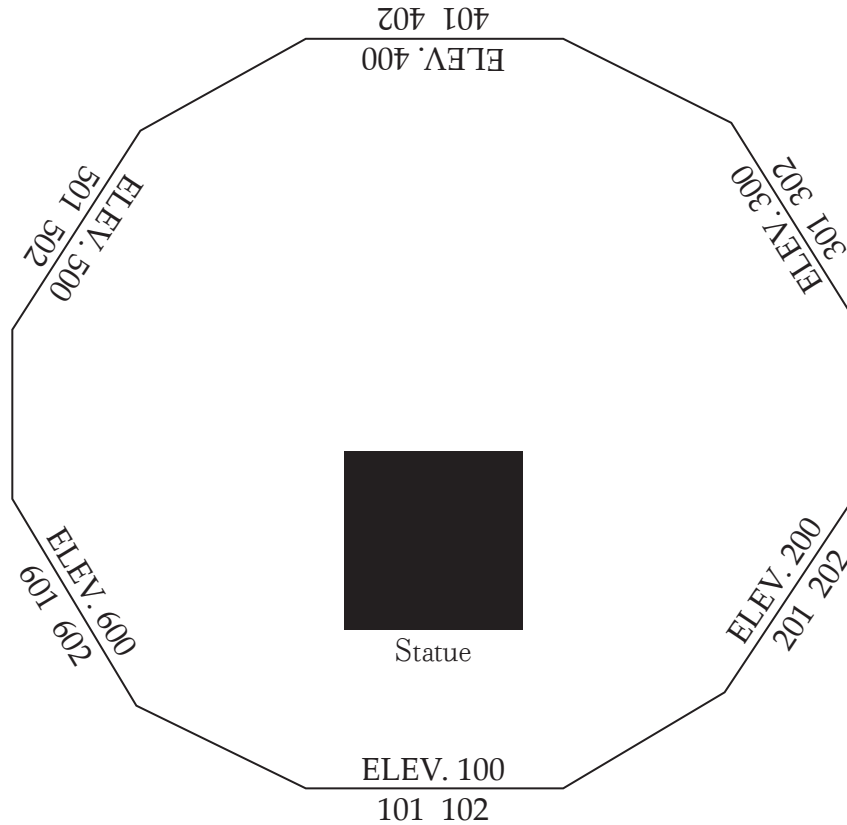

OUR LADY OF GRACE SEC 12 SOUTH ALL SOULS CEMETERY

F	F
E	E
D	D
C	C
B	B
A	A
401	402

Elevation 400

F	F
E	E
D	D
C	C
B	B
A	A
501	502

Elevation 500

F	F
E	E
D	D
C	C
B	B
A	A
601	602

Elevation 600

Elevation 100 faces South.

Niche internal dimensions 11" x 11" x 11.5"

F	F
E	E
D	D
C	C
B	B
A	A
101	102

Elevation 100

F	F
E	E
D	D
C	C
B	B
A	A
201	202

Elevation 200

F	F
E	E
D	D
C	C
B	B
A	A
301	302

Elevation 300