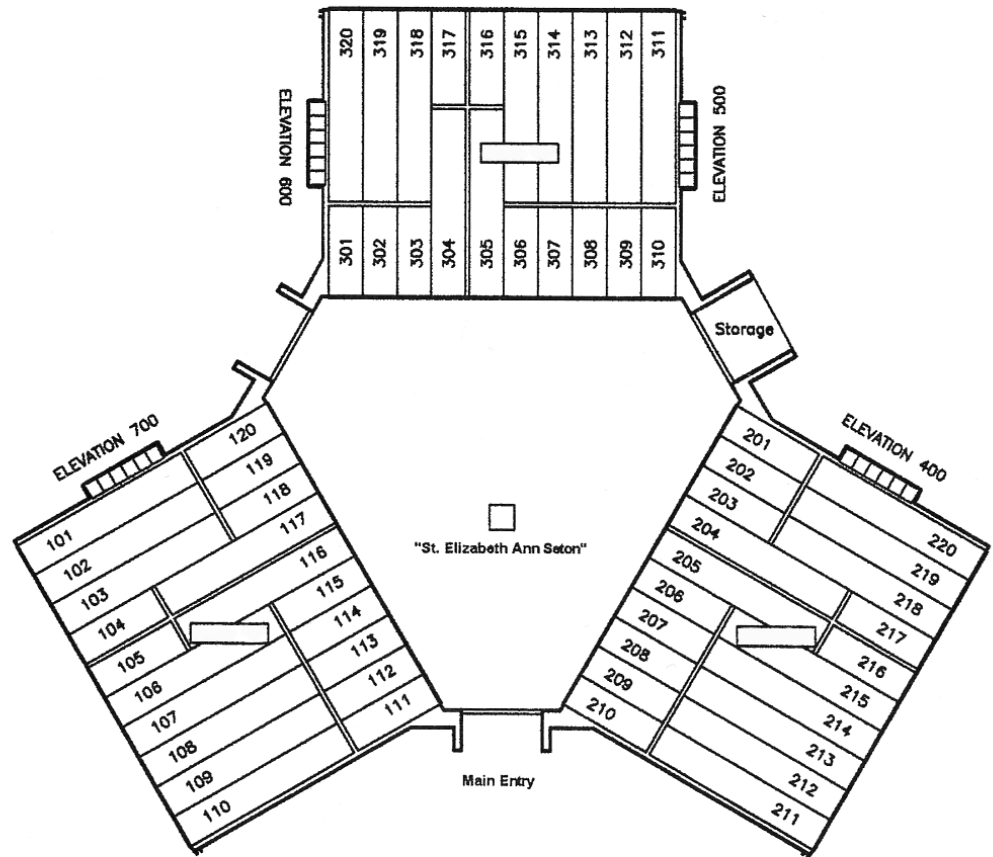

St. Elizabeth Ann Seton Mausoleum
450 CRYPT, 192 NICHE MAUSOLEUM
All Souls Cemetery
Chardon, Ohio

301 | 302 | 303 | 304 | 305 | 306 | 307 | 308 | 309 | 310 |
 10 DOUBLE DEPTH CRYPTS 40 SINGLE DEPTH CRYPTS

Interior

311 | 312 | 313 | 314 | 315 | 316 | 317 | 318 | 319 | 320 |
 10 DOUBLE DEPTH CRYPTS 40 SINGLE DEPTH CRYPTS

Interior

101 | 102 | 103 | 104 | 105 | 106 | 107 | 108 | 109 | 110 |
 30 DOUBLE DEPTH CRYPTS 10 SINGLE DEPTH CRYPTS

Exterior

311 | 312 | 313 | 314 | 315 | 316 | 317 | 318 | 319 | 320 |
 40 DOUBLE DEPTH CRYPTS 10 SINGLE DEPTH CRYPTS

Exterior

211 | 212 | 213 | 214 | 215 | 216 | 217 | 218 | 219 | 220 |
 10 SINGLE DEPTH CRYPTS 40 DOUBLE DEPTH CRYPTS