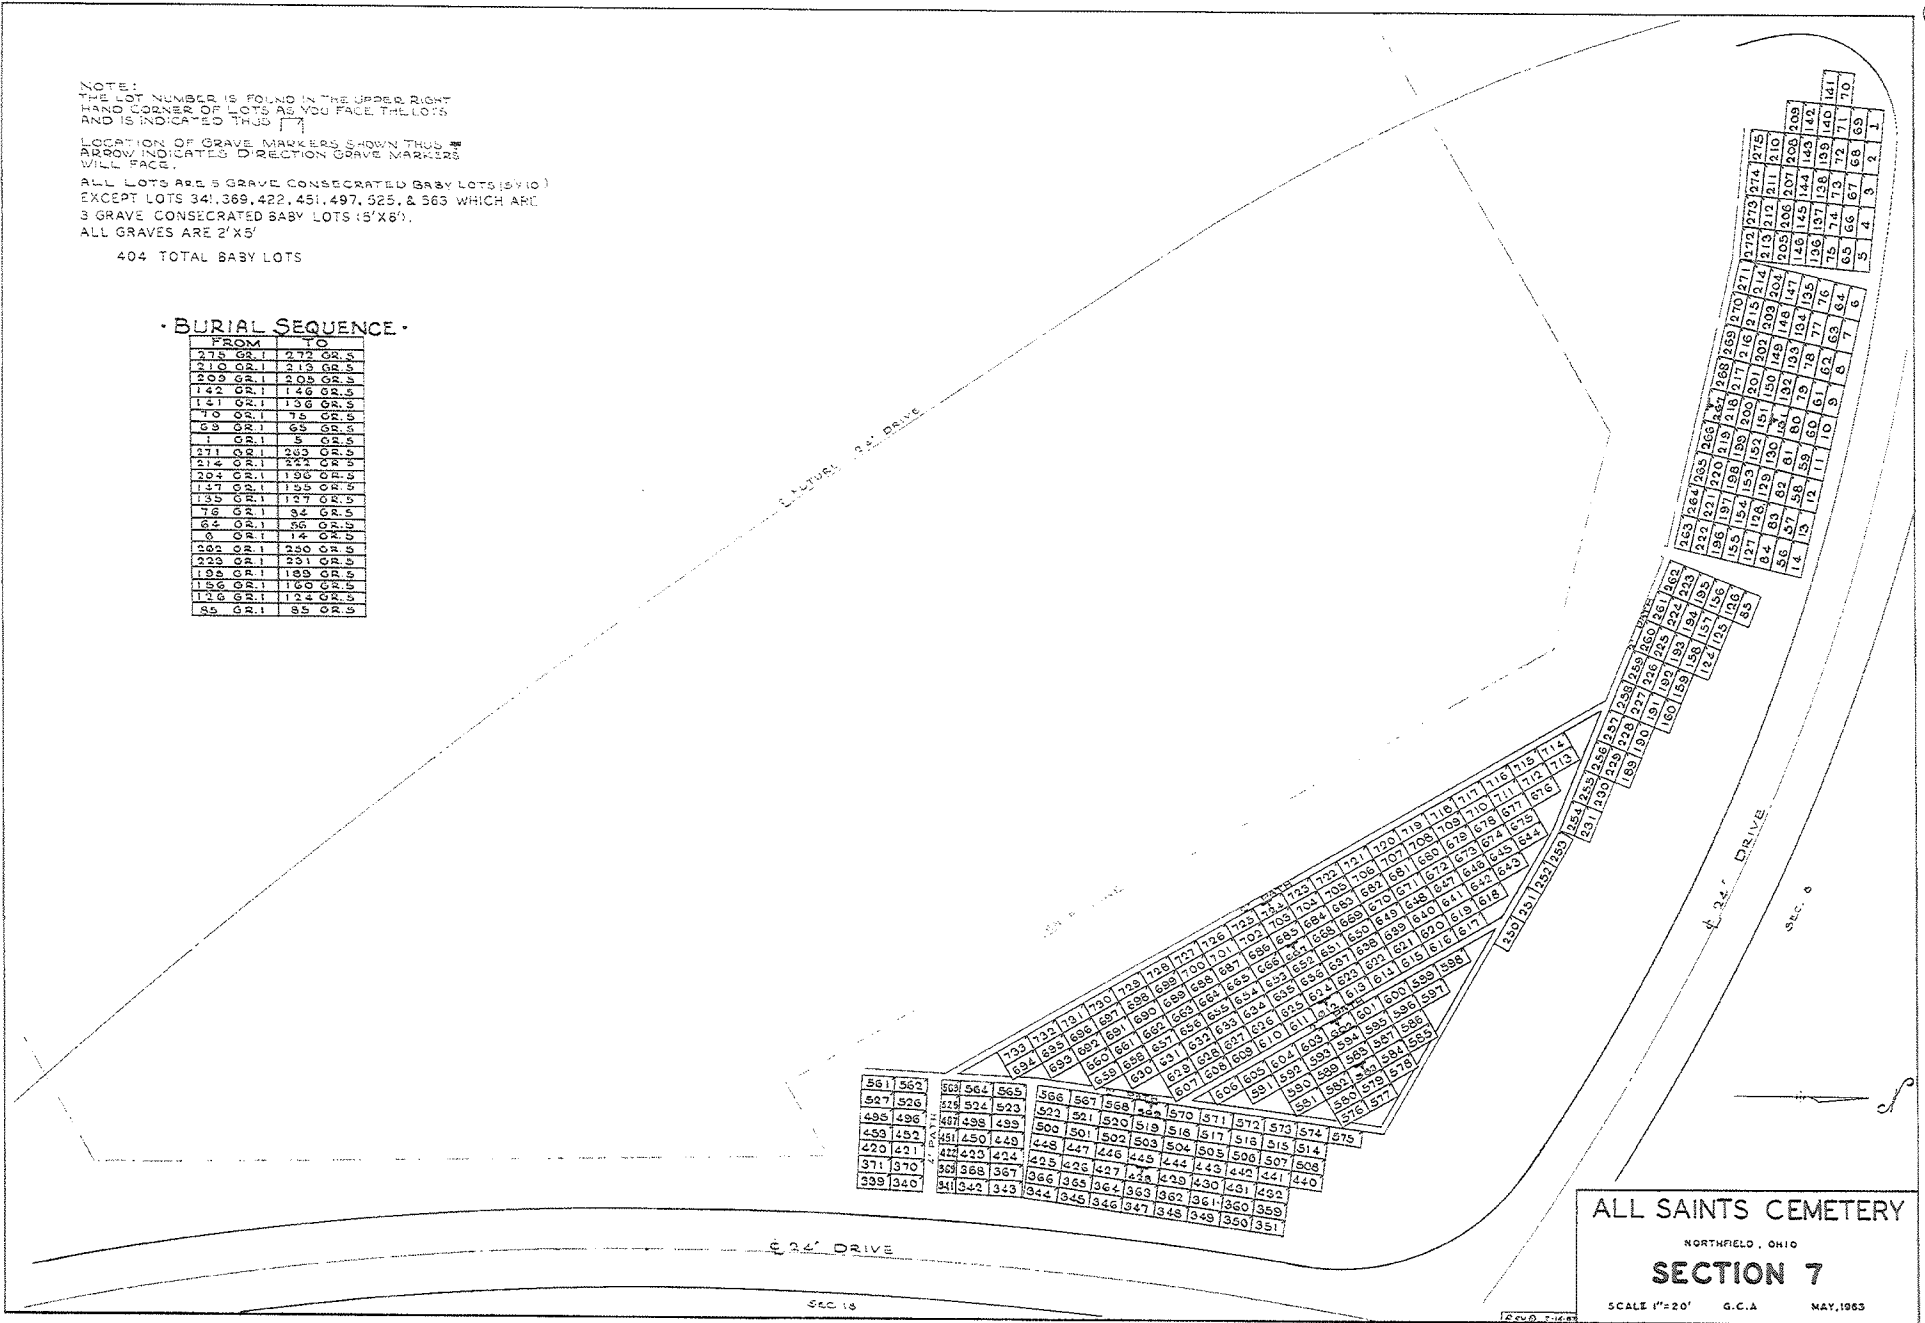

NOTE:
 THE LOT NUMBER IS FOUND IN THE UPPER RIGHT
 HAND CORNER OF LOTS AS YOU FACE THE LOTS
 AND IS INDICATED BY THIS

LOCATION OF GRAVE MARKERS SHOWN THIS
 ARROW INDICATES DIRECTION GRAVE MARKERS
 WILL FACE.

ALL LOTS ARE 5 GRAVE CONSECRATED BABY LOTS (5'X10')
 EXCEPT LOTS 341, 369, 422, 451, 497, 525, & 563 WHICH ARE
 3 GRAVE CONSECRATED BABY LOTS (5'X8').
 ALL GRAVES ARE 2'X5'

404 TOTAL BABY LOTS

• BURIAL SEQUENCE •

FROM	TO
278 GR.1	277 GR.5
210 GR.1	313 GR.5
209 GR.1	205 GR.5
142 GR.1	148 GR.5
131 GR.1	138 GR.5
70 GR.1	75 GR.5
63 GR.1	65 GR.5
1 GR.1	5 GR.5
271 GR.1	283 GR.5
214 GR.1	224 GR.5
204 GR.1	196 GR.5
157 GR.1	155 GR.5
135 GR.1	127 GR.5
78 GR.1	82 GR.5
62 GR.1	66 GR.5
8 GR.1	14 GR.5
262 GR.1	230 GR.5
223 GR.1	231 GR.5
195 GR.1	183 GR.5
156 GR.1	160 GR.5
125 GR.1	123 GR.5
85 GR.1	85 GR.5

ALL SAINTS CEMETERY

NORTHFIELD, OHIO

SECTION 7

SCALE 1"=20' G.C.A. MAY, 1963