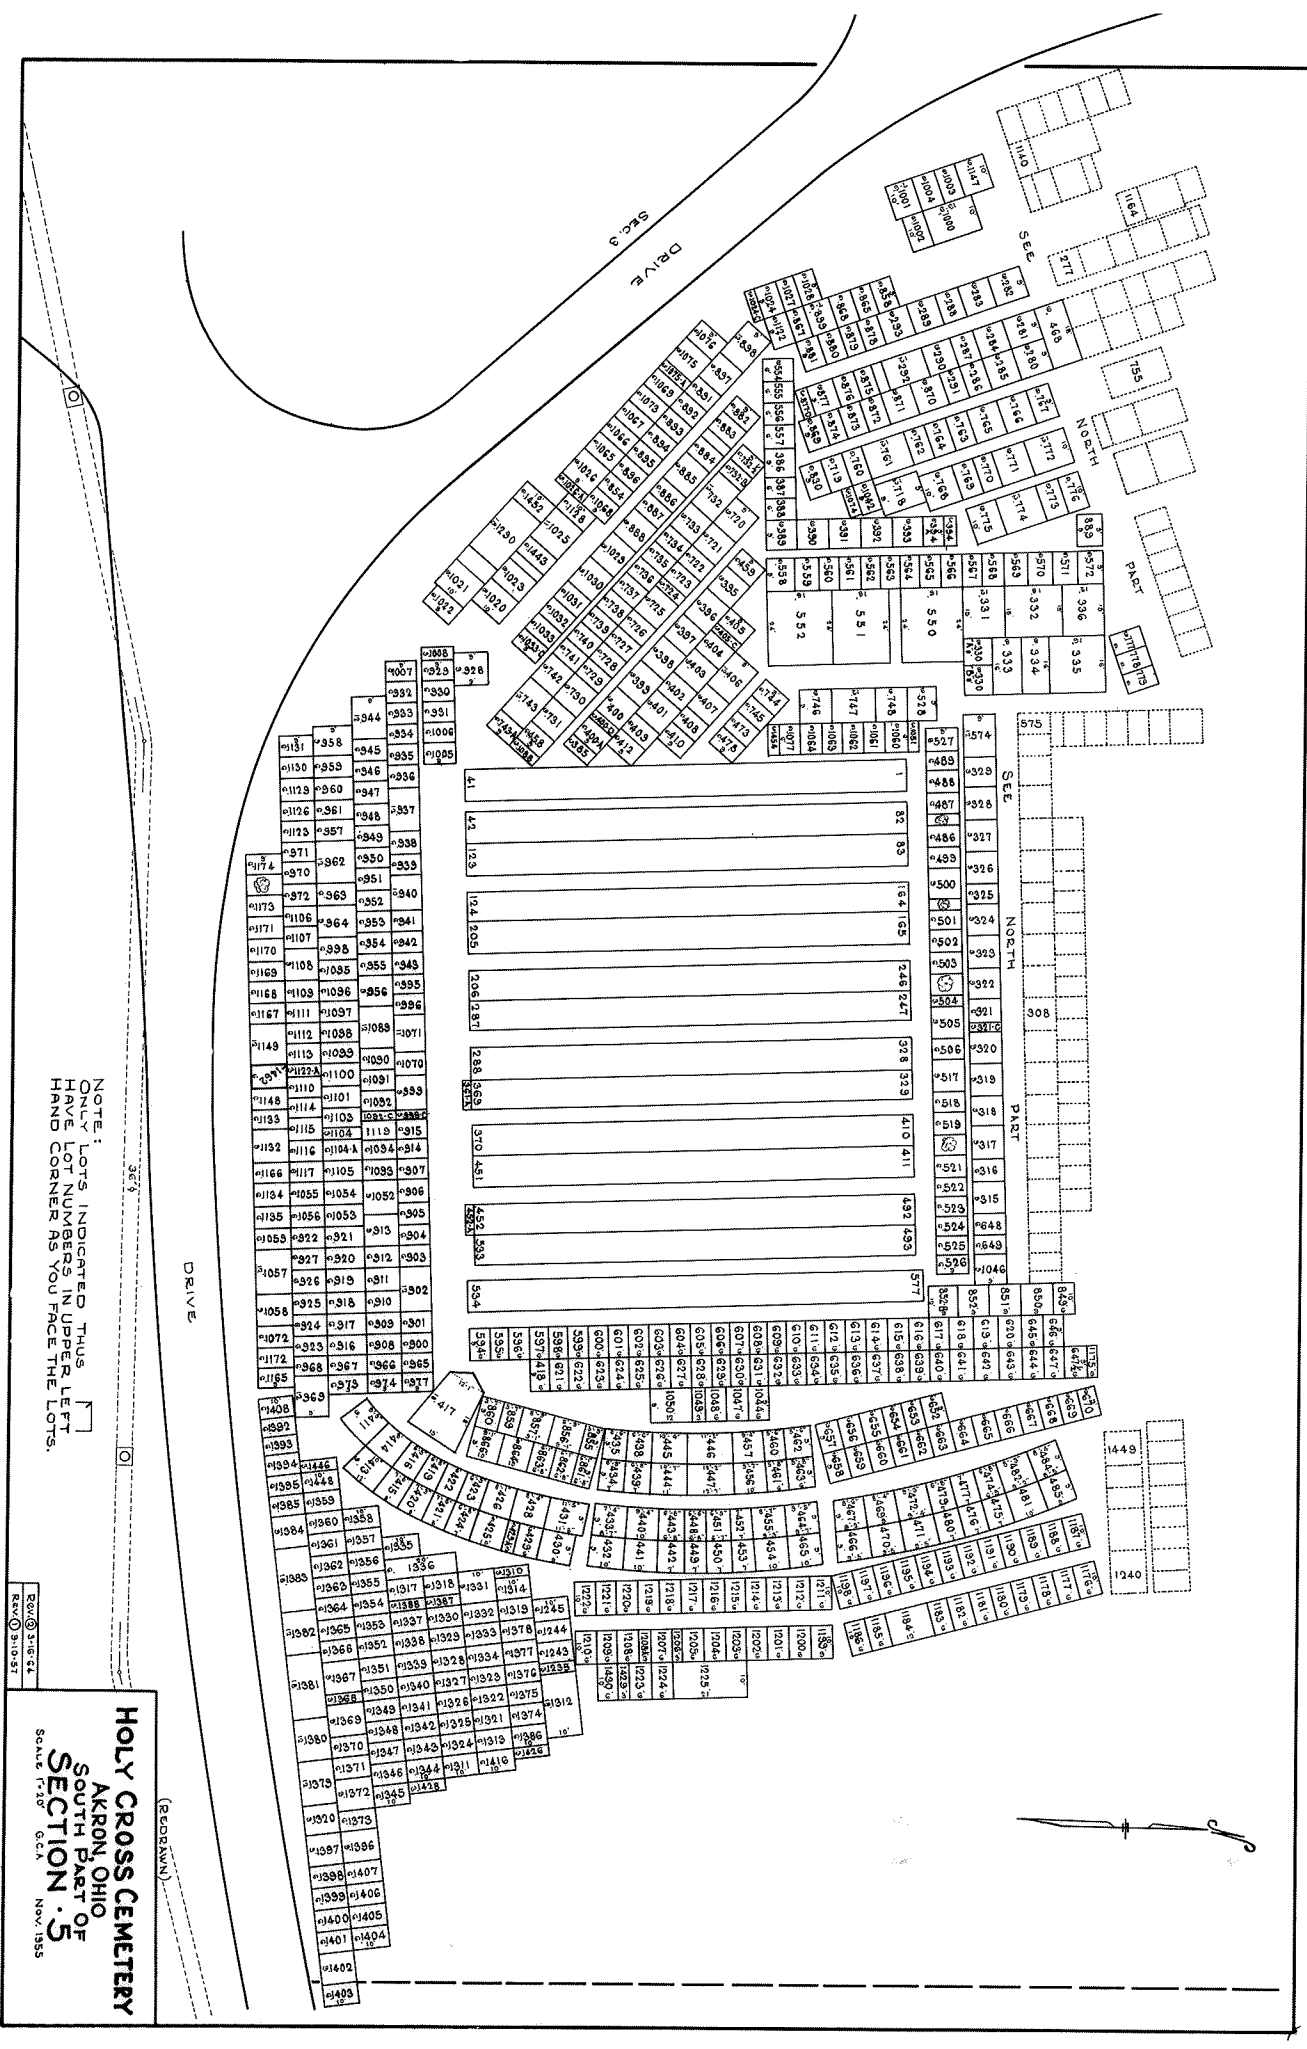

NOTE: LOTS INDICATED THUS  ONLY LOT NUMBERS IN UPPER LEFT HAND CORNER AS YOU FACE THE LOTS.

RECD 1/26/83
 RECD 1/26/84
 RECD 2/11/87
 HOLY CROSS CEMETERY
 AKRON, OHIO
 NORTH PART OF
SECTION .5
 SCALE 1/2" = 60'
 NOV 1985
 REDRAWN

NOTE: ONLY LOTS INDICATED THUS  HAVE LOT NUMBERS IN UPPER LEFT HAND CORNER AS YOU FACE THE LOTS.

HOLY CROSS CEMETERY
 AKRON, OHIO
 SOUTH PART OF
 SECTION 5
 SCALE 1"=20' G.C.A.
 NOV. 1955

REC'D BY: G.C.A.
 NOV. 21 1955