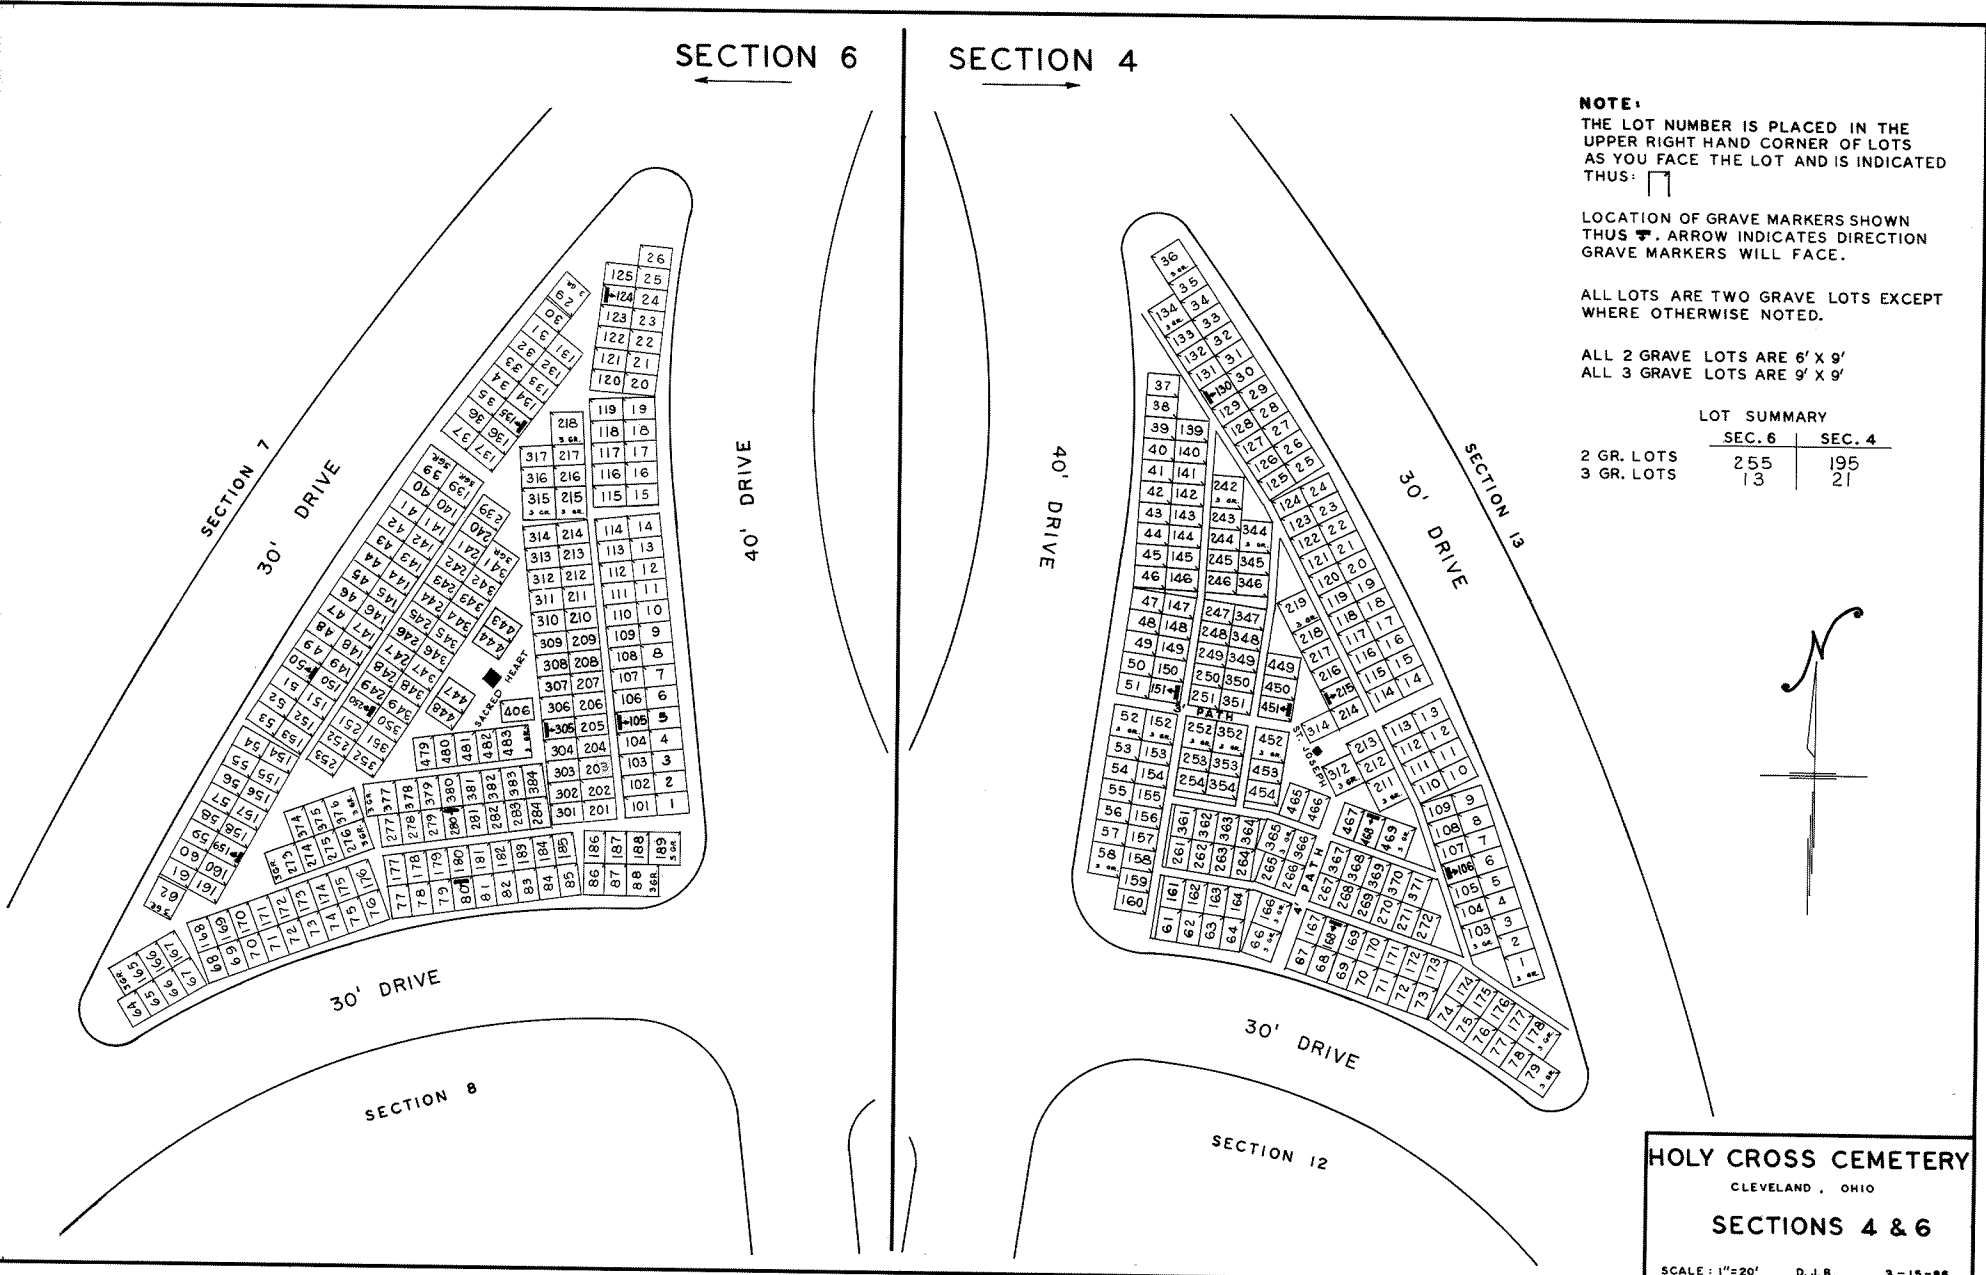

SECTION 6

SECTION 4

**NOTE:**  
THE LOT NUMBER IS PLACED IN THE UPPER RIGHT HAND CORNER OF LOTS AS YOU FACE THE LOT AND IS INDICATED THUS: 

LOCATION OF GRAVE MARKERS SHOWN THUS . ARROW INDICATES DIRECTION GRAVE MARKERS WILL FACE.

ALL LOTS ARE TWO GRAVE LOTS EXCEPT WHERE OTHERWISE NOTED.

ALL 2 GRAVE LOTS ARE 6' X 9'  
ALL 3 GRAVE LOTS ARE 9' X 9'

LOT SUMMARY

	SEC. 6	SEC. 4
2 GR. LOTS	255	195
3 GR. LOTS	13	21

**HOLY CROSS CEMETERY**  
CLEVELAND, OHIO  
**SECTIONS 4 & 6**