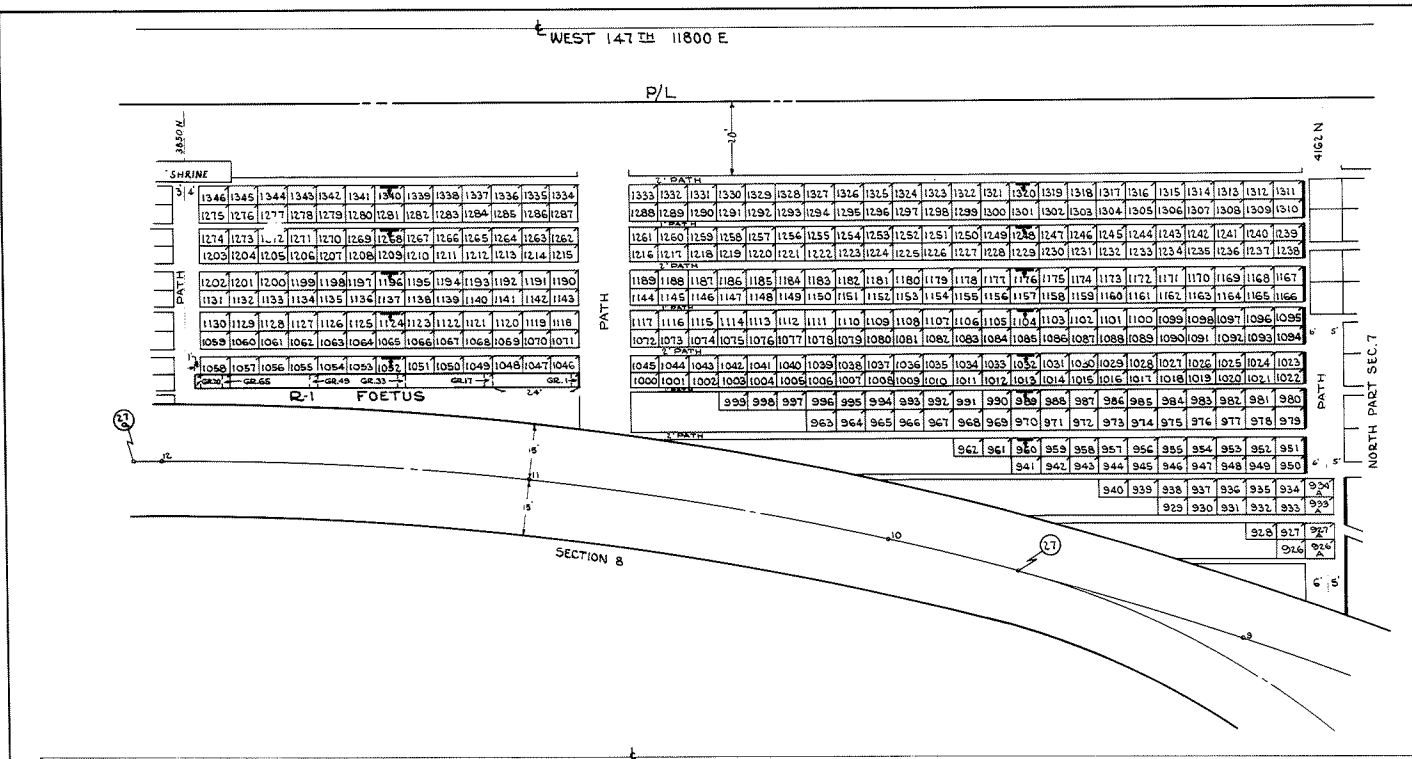

11800 E. & W. 141 TH

PL 7

THE LOT NUMBER IS FOUND IN THE UPPER RIGHT HAND CORNER OF LOTS AS YOU FACE THE SECTION AND ARE INDICATED THUS

LOCATION OF GRAVE MARKERS SHOWN THUS ARROW INDICATES DIRECTION GRAVE MARKERS WILL FACE.

ALL LOTS ARE 2 GRAVE LOTS EXCEPT WHERE OTHERWISE NOTED.

ALL 2 GRAVE LOTS ARE 6'x9'  
3 9'x9'

2 GRAVE LOTS = 869  
3 GRAVE LOTS = 77  
TOTAL = 946

**HOLY CROSS CEMETERY**  
CLEVELAND, OHIO  
NORTH PART OF  
**SECTION 7**  
Scale 1"=20' G.C.A. 6-15-49

REV. ① 2-3-04  
REV. ② 4-1-04  
REV. ③ 11-11-00  
REV. ④ 11-6-00

THE LOT NUMBER IS FOUND IN THE UPPER RIGHT HAND CORNER OF LOTS AS YOU FACE THE SECTION AND ARE INDICATED THUS [arrow pointing to corner] LOCATION OF GRAVE MARKERS SHOWN THUS [arrow pointing to marker] ARROW INDICATES DIRECTION GRAVE MARKERS WILL FACE.

ALL LOTS ARE 4 GRAVE LOTS 8'x5' (CONSECATED) BABIES ALL GRAVES ARE 2'x5'

NOTE IN ALL RANGES THE GRAVE MARKERS ARE FOUND IN THE UPPER RIGHT HAND CORNER AS YOU FACE THE RANGE AND ARE INDICATED THUS [arrow pointing to corner] ALL RANGE GRAVES ARE 18 INCHES BY 48 INCHES