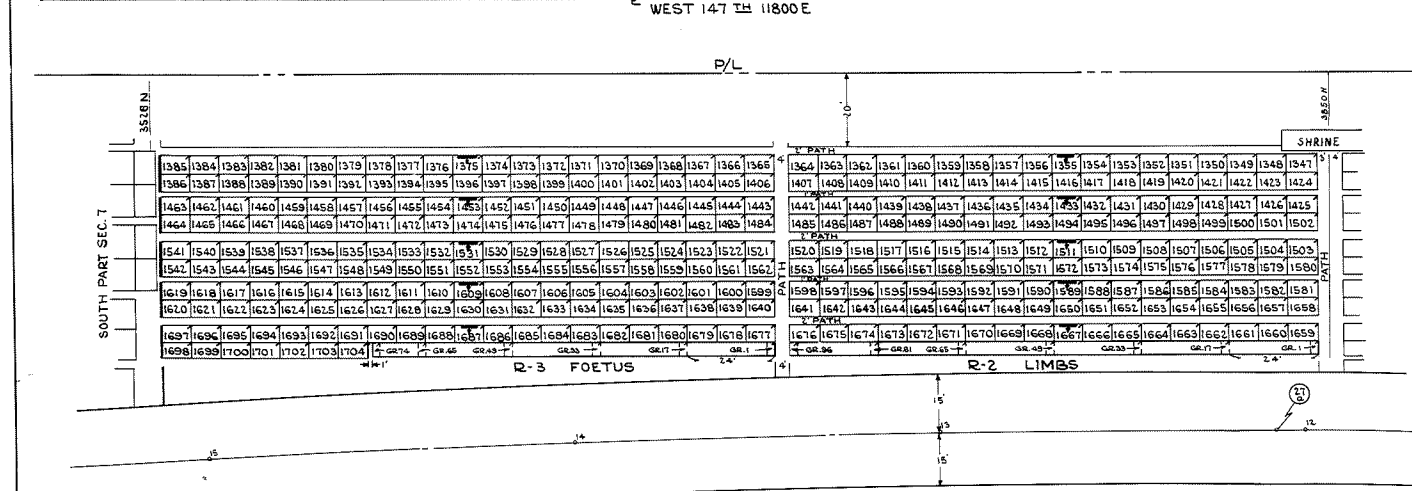

11800 E. & W. 141 TH

PL 7

THE LOT NUMBER IS FOUND IN THE UPPER RIGHT HAND CORNER OF LOTS AS YOU FACE THE SECTION AND ARE INDICATED THUS

LOCATION OF GRAVE MARKERS SHOWN THUS ARROW INDICATES DIRECTION GRAVE MARKERS WILL FACE.

ALL LOTS ARE 2 GRAVE LOTS EXCEPT WHERE OTHERWISE NOTED.

ALL 2 GRAVE LOTS ARE 6'x9'  
3 9'x9'

2 GRAVE LOTS = 869  
3 GRAVE LOTS = 77  
TOTAL = 946

**HOLY CROSS CEMETERY**  
CLEVELAND, OHIO  
NORTH PART OF  
**SECTION 7**  
Scale 1"=20' G.C.A. 6-15-49

REV. ① 2-3-04  
REV. ② 4-1-04  
REV. ③ 11-11-00  
REV. ④ 11-6-00

THE LOT NUMBER IS FOUND IN THE UPPER RIGHT HAND CORNER OF LOTS AS YOU FACE THE SECTION AND ARE INDICATED THUS [arrow pointing to corner] LOCATION OF GRAVE MARKERS SHOWN THUS [arrow pointing to marker] ARROW INDICATES DIRECTION GRAVE MARKERS WILL FACE.

ALL LOTS ARE 4 GRAVE LOTS 8'x5' (CONSECATED) BABIES ALL GRAVES ARE 2'x5'

NOTE IN ALL RANGES THE GRAVE MARKERS ARE FOUND IN THE UPPER RIGHT HAND CORNER AS YOU FACE THE RANGE AND ARE INDICATED THUS [arrow pointing to corner] ALL RANGE GRAVES ARE 18 INCHES BY 48 INCHES