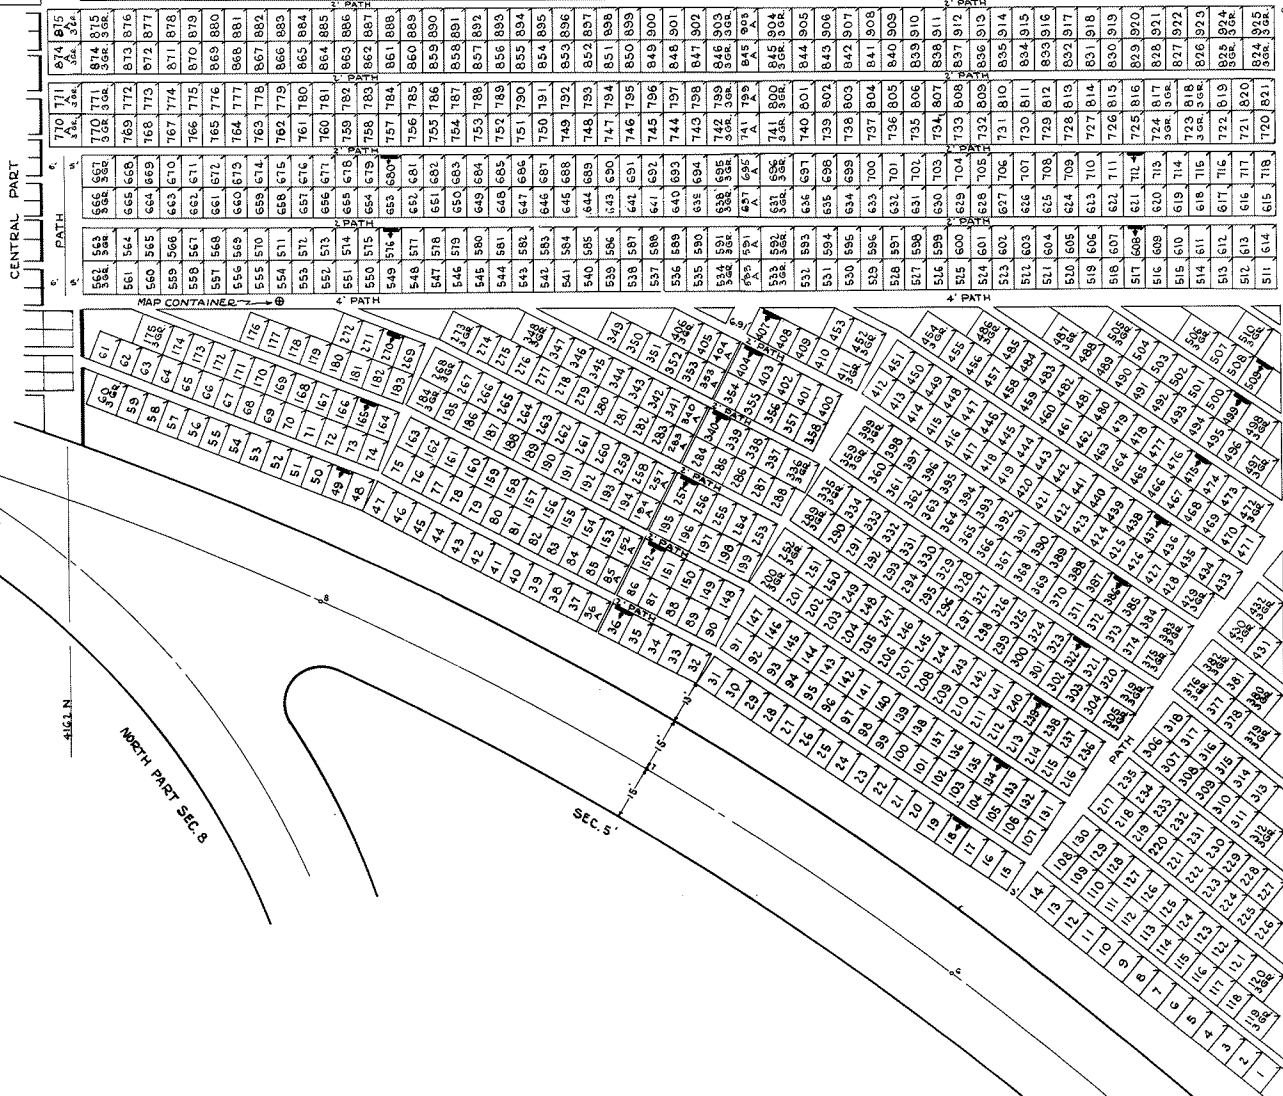

11800 E. & W. 141 TH

PL 7

THE LOT NUMBER IS FOUND IN THE UPPER RIGHT HAND CORNER OF LOTS AS YOU FACE THE SECTION AND ARE INDICATED THUS

LOCATION OF GRAVE MARKERS SHOWN THUS ARROW INDICATES DIRECTION GRAVE MARKERS WILL FACE.

ALL LOTS ARE 2 GRAVE LOTS EXCEPT WHERE OTHERWISE NOTED.

ALL 2 GRAVE LOTS ARE 6'x9'
3 9'x9'

2 GRAVE LOTS = 869
3 GRAVE LOTS = 77
TOTAL = 946

HOLY CROSS CEMETERY
CLEVELAND, OHIO
NORTH PART OF
SECTION 7
Scale 1"=20' G.C.A. 6-15-49