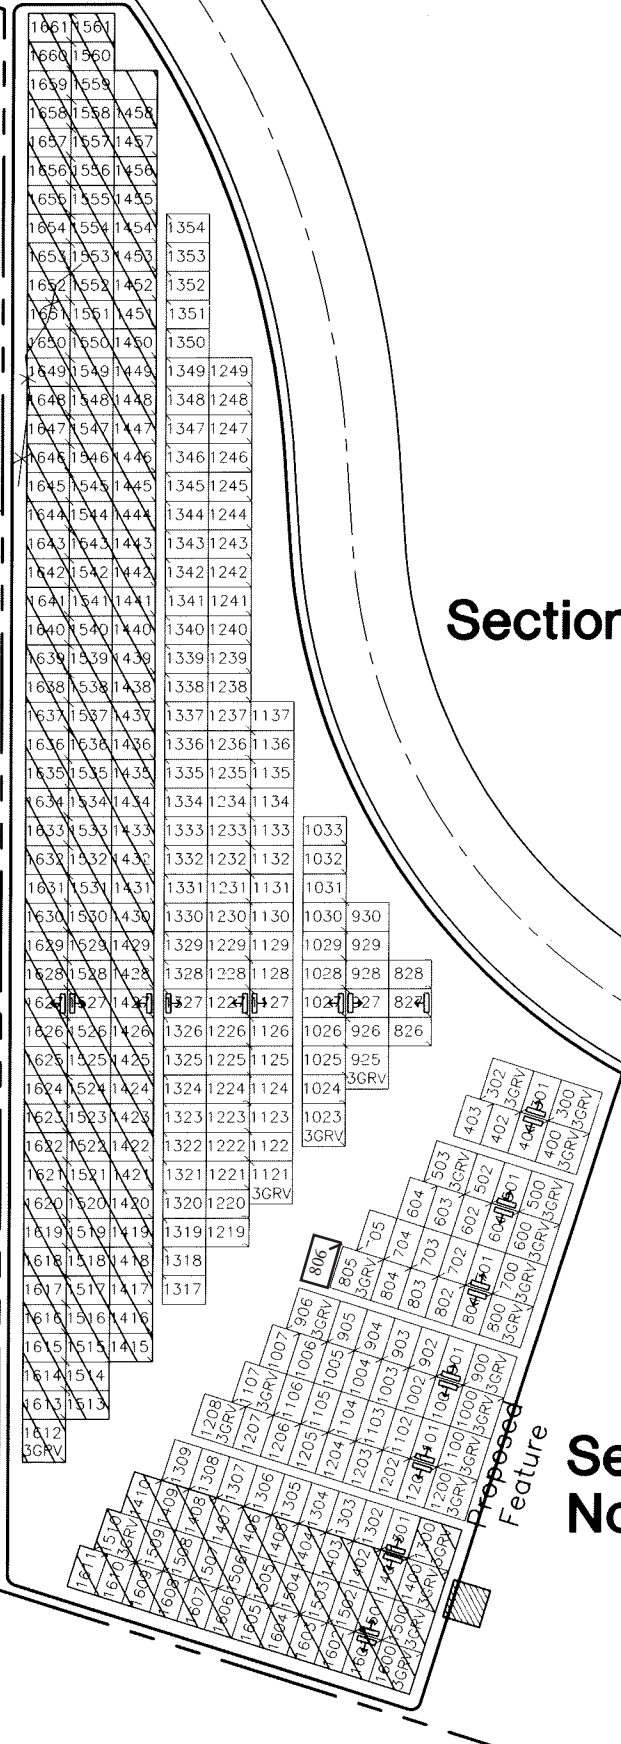

# Section 5

# Section 2 - North

## SECTION 1 St. Joseph Cemetery Avon, Ohio

July 21, 1997

Lot numbers are found in the upper right hand corner of the lot as you face the section and are indicated thus:

Grave markers shown thus: The arrow indicates direction the grave markers will face.

All lots are 2 grave lots except where otherwise noted.

All 1 Grave lots are 3'x9'  
All 2 Grave lots are 6'x9'  
All 3 Grave lots are 9'x9'

Lots to be held from sale.